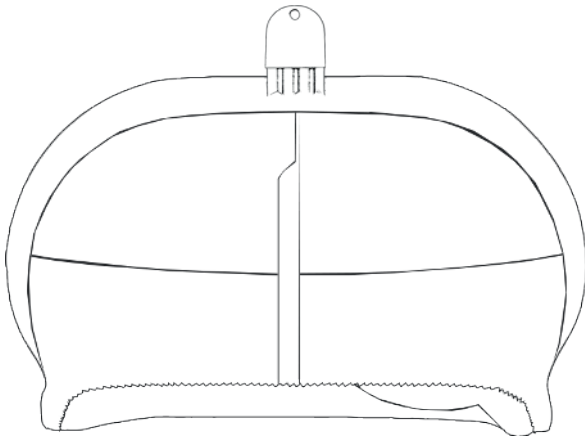

Raphael[®]
BY NORTHWOOD

VersaTwin™ Toilet Roll Dispenser

Loading Card

Follow these three easy steps to load your Raphael dispenser.
All you need is your waffle key & Raphael toilet roll.

Unlock & open
the dispenser

Click the rolls onto the
dispenser

Close the dispenser & release
the paper tail

For more information:

www.northwood.co.uk/raphael

T: 01952 236 930