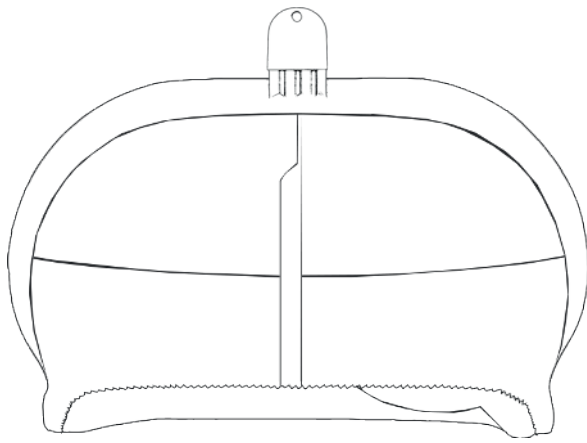

# TwinJumbo Toilet Roll Dispenser

## *Loading Card*

Follow these three easy steps to load your Raphael dispenser.  
All you need is your waffle key & Raphael toilet roll.

Unlock & open  
the dispenser

Click the rolls onto the  
dispenser