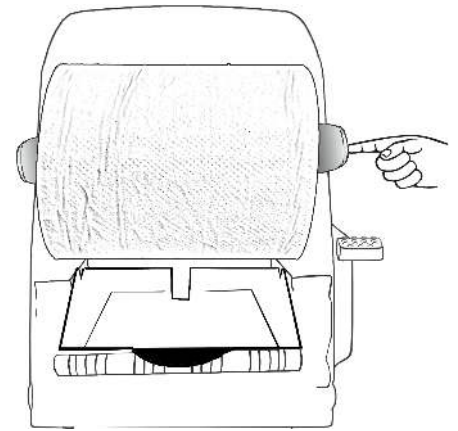

Raphael[®]
BY NORTHWOOD

Lever Roll Towel Dispenser

Loading Card

Follow these five easy steps to load your Raphael dispenser. All you need is your waffle key & Raphael roll towel.

Unlock & open the dispenser

Load the roll with the paper tail at the back onto the left hand spindle

Load the roll onto the right hand spindle & click into place

Lift the bar & feed the paper from the back of the roll & into the barrel