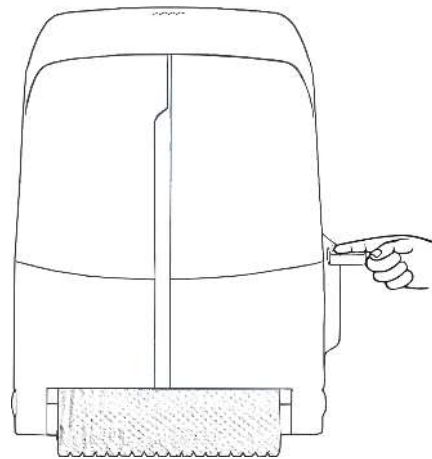

Raphael[®]
BY NORTHWOOD

Lever Roll Towel Dispenser

Loading Card

Follow these five easy steps to load your Raphael dispenser. All you need is your waffle key & Raphael roll towel.

Unlock & open the dispenser

Load the roll with the paper tail at the back onto the left hand spindle

Load the roll onto the right hand spindle & click into place

Lift the bar & feed the paper from the back of the roll & into the barrel