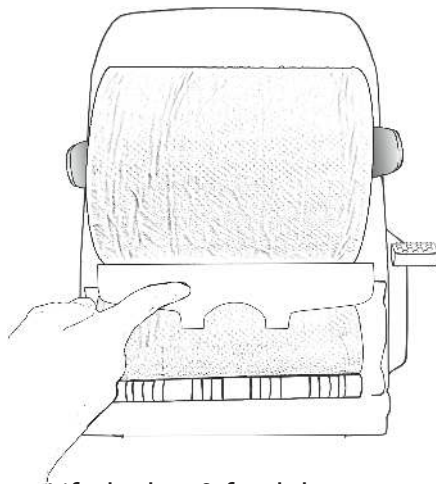

Raphael[®]
BY NORTHWOOD

Lever Roll Towel Dispenser

Loading Card

Follow these five easy steps to load your Raphael dispenser. All you need is your waffle key & Raphael roll towel.

Unlock & open the dispenser

Load the roll with the paper tail at the back onto the left hand spindle

Load the roll onto the right hand spindle & click into place

Lift the bar & feed the paper from the back of the roll & into the barrel