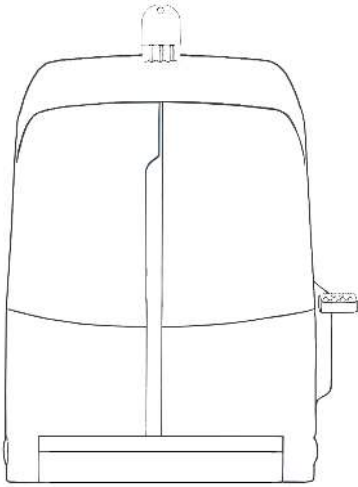

Raphael[®]
BY NORTHWOOD

Lever Roll Towel Dispenser

Loading Card

Follow these five easy steps to load your Raphael dispenser. All you need is your waffle key & Raphael roll towel.

Unlock & open the dispenser

Load the roll with the paper tail at the back onto the left hand spindle

Load the roll onto the right hand spindle & click into place

Lift the bar & feed the paper from the back of the roll & into the barrel