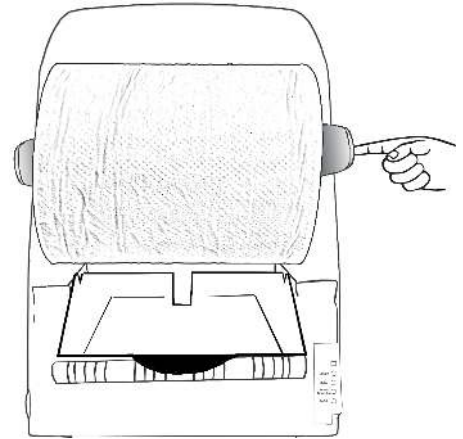

## *Loading Card*

Follow these five easy steps to load your Raphael dispenser.  
All you need is your waffle key & Raphael roll towel.

Unlock & open  
the dispenser

Load the roll with the  
paper tail at the back  
onto the left hand spindle

Load the roll onto  
the right hand spindle  
& click into place

Lift the bar & feed the paper from the  
back of the roll & into the barrel. Select  
which dispensing options

Close the dispenser  
& wave to dispense paper