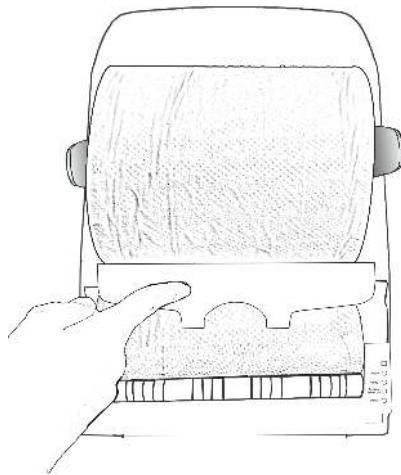

## *Loading Card*

Follow these five easy steps to load your Raphael dispenser.  
All you need is your waffle key & Raphael roll towel.

Unlock & open  
the dispenser

Load the roll with the  
paper tail at the back  
onto the left hand spindle

Load the roll onto  
the right hand spindle  
& click into place

Lift the bar & feed the paper from the  
back of the roll & into the barrel. Select  
which dispensing options

Close the dispenser  
& wave to dispense paper